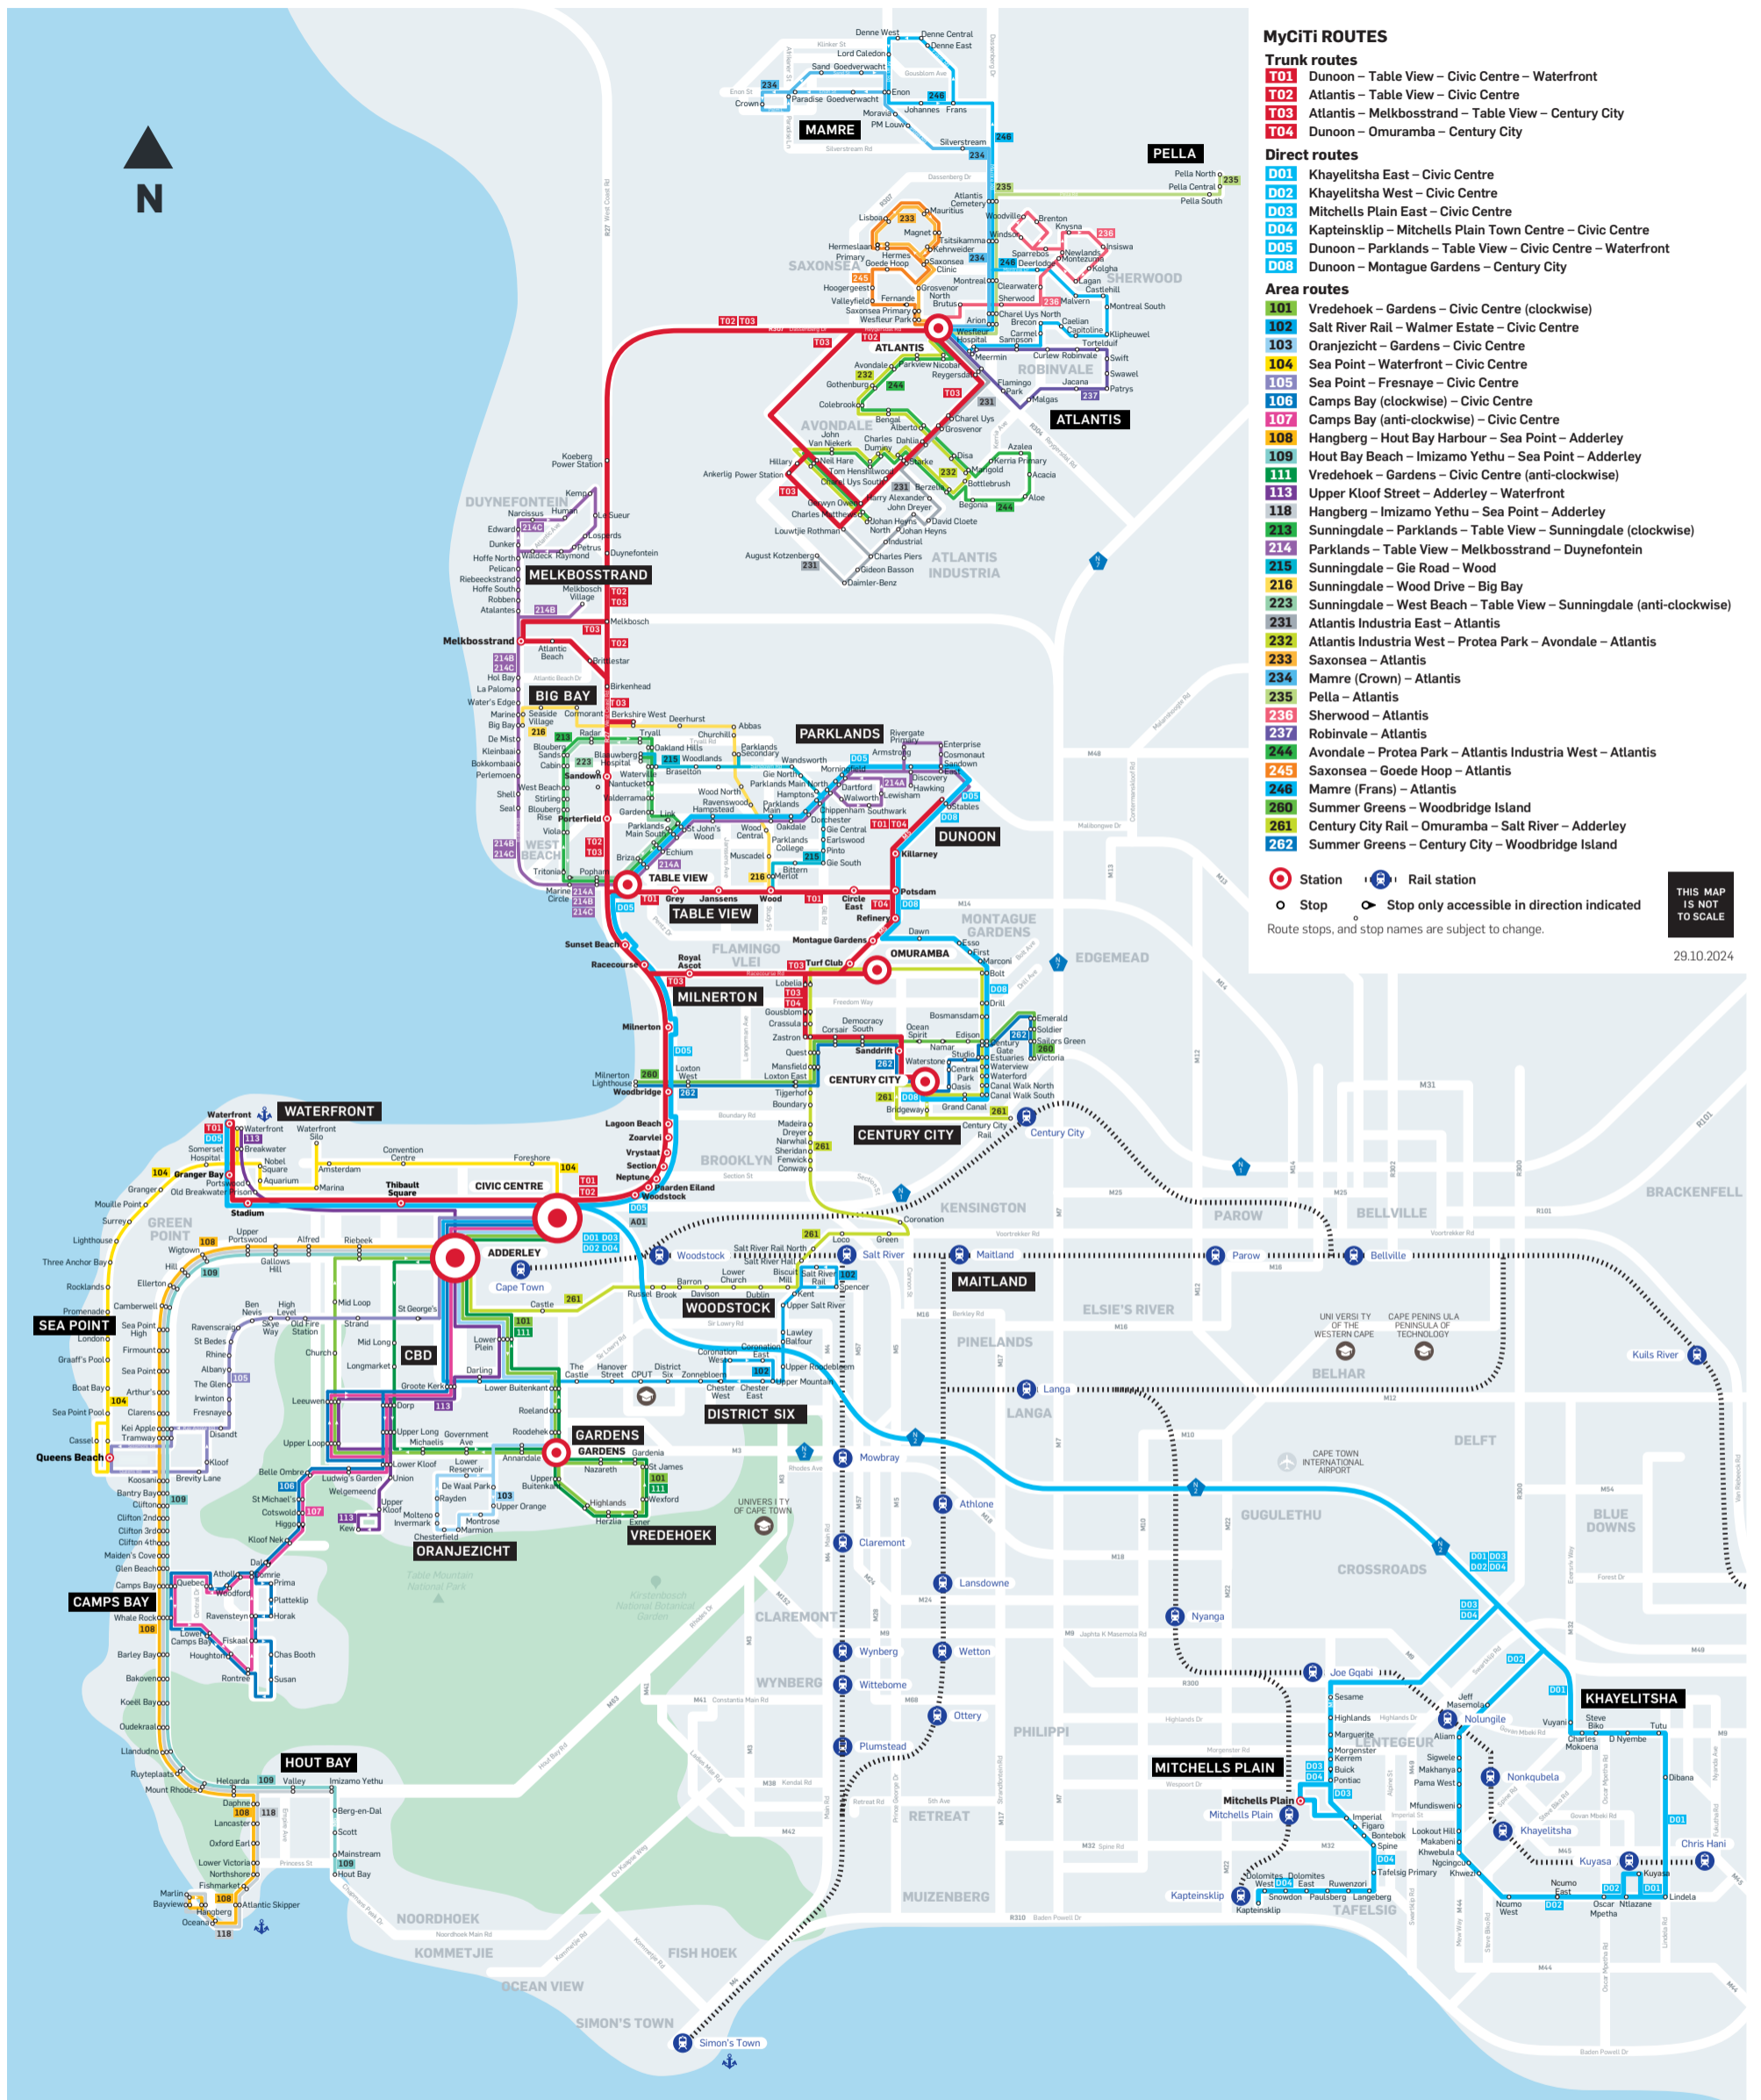

MYCITI SYSTEM MAP - 9 NOVEMBER 2024

MyCiti ROUTES

Trunk routes

- T01** Dunoon – Table View – Civic Centre – Waterfront
- T02** Atlantis – Table View – Civic Centre
- T03** Atlantis – Melkbosstrand – Table View – Century City
- T04** Dunoon – Omuramba – Century City

Direct routes

- D01** Khayelitsha East – Civic Centre
- D02** Khayelitsha West – Civic Centre
- D03** Mitchells Plain East – Civic Centre
- D04** Kapteinsklip – Mitchells Plain Town Centre – Civic Centre
- D05** Dunoon – Parklands – Table View – Civic Centre – Waterfront
- D08** Dunoon – Montague Gardens – Century City