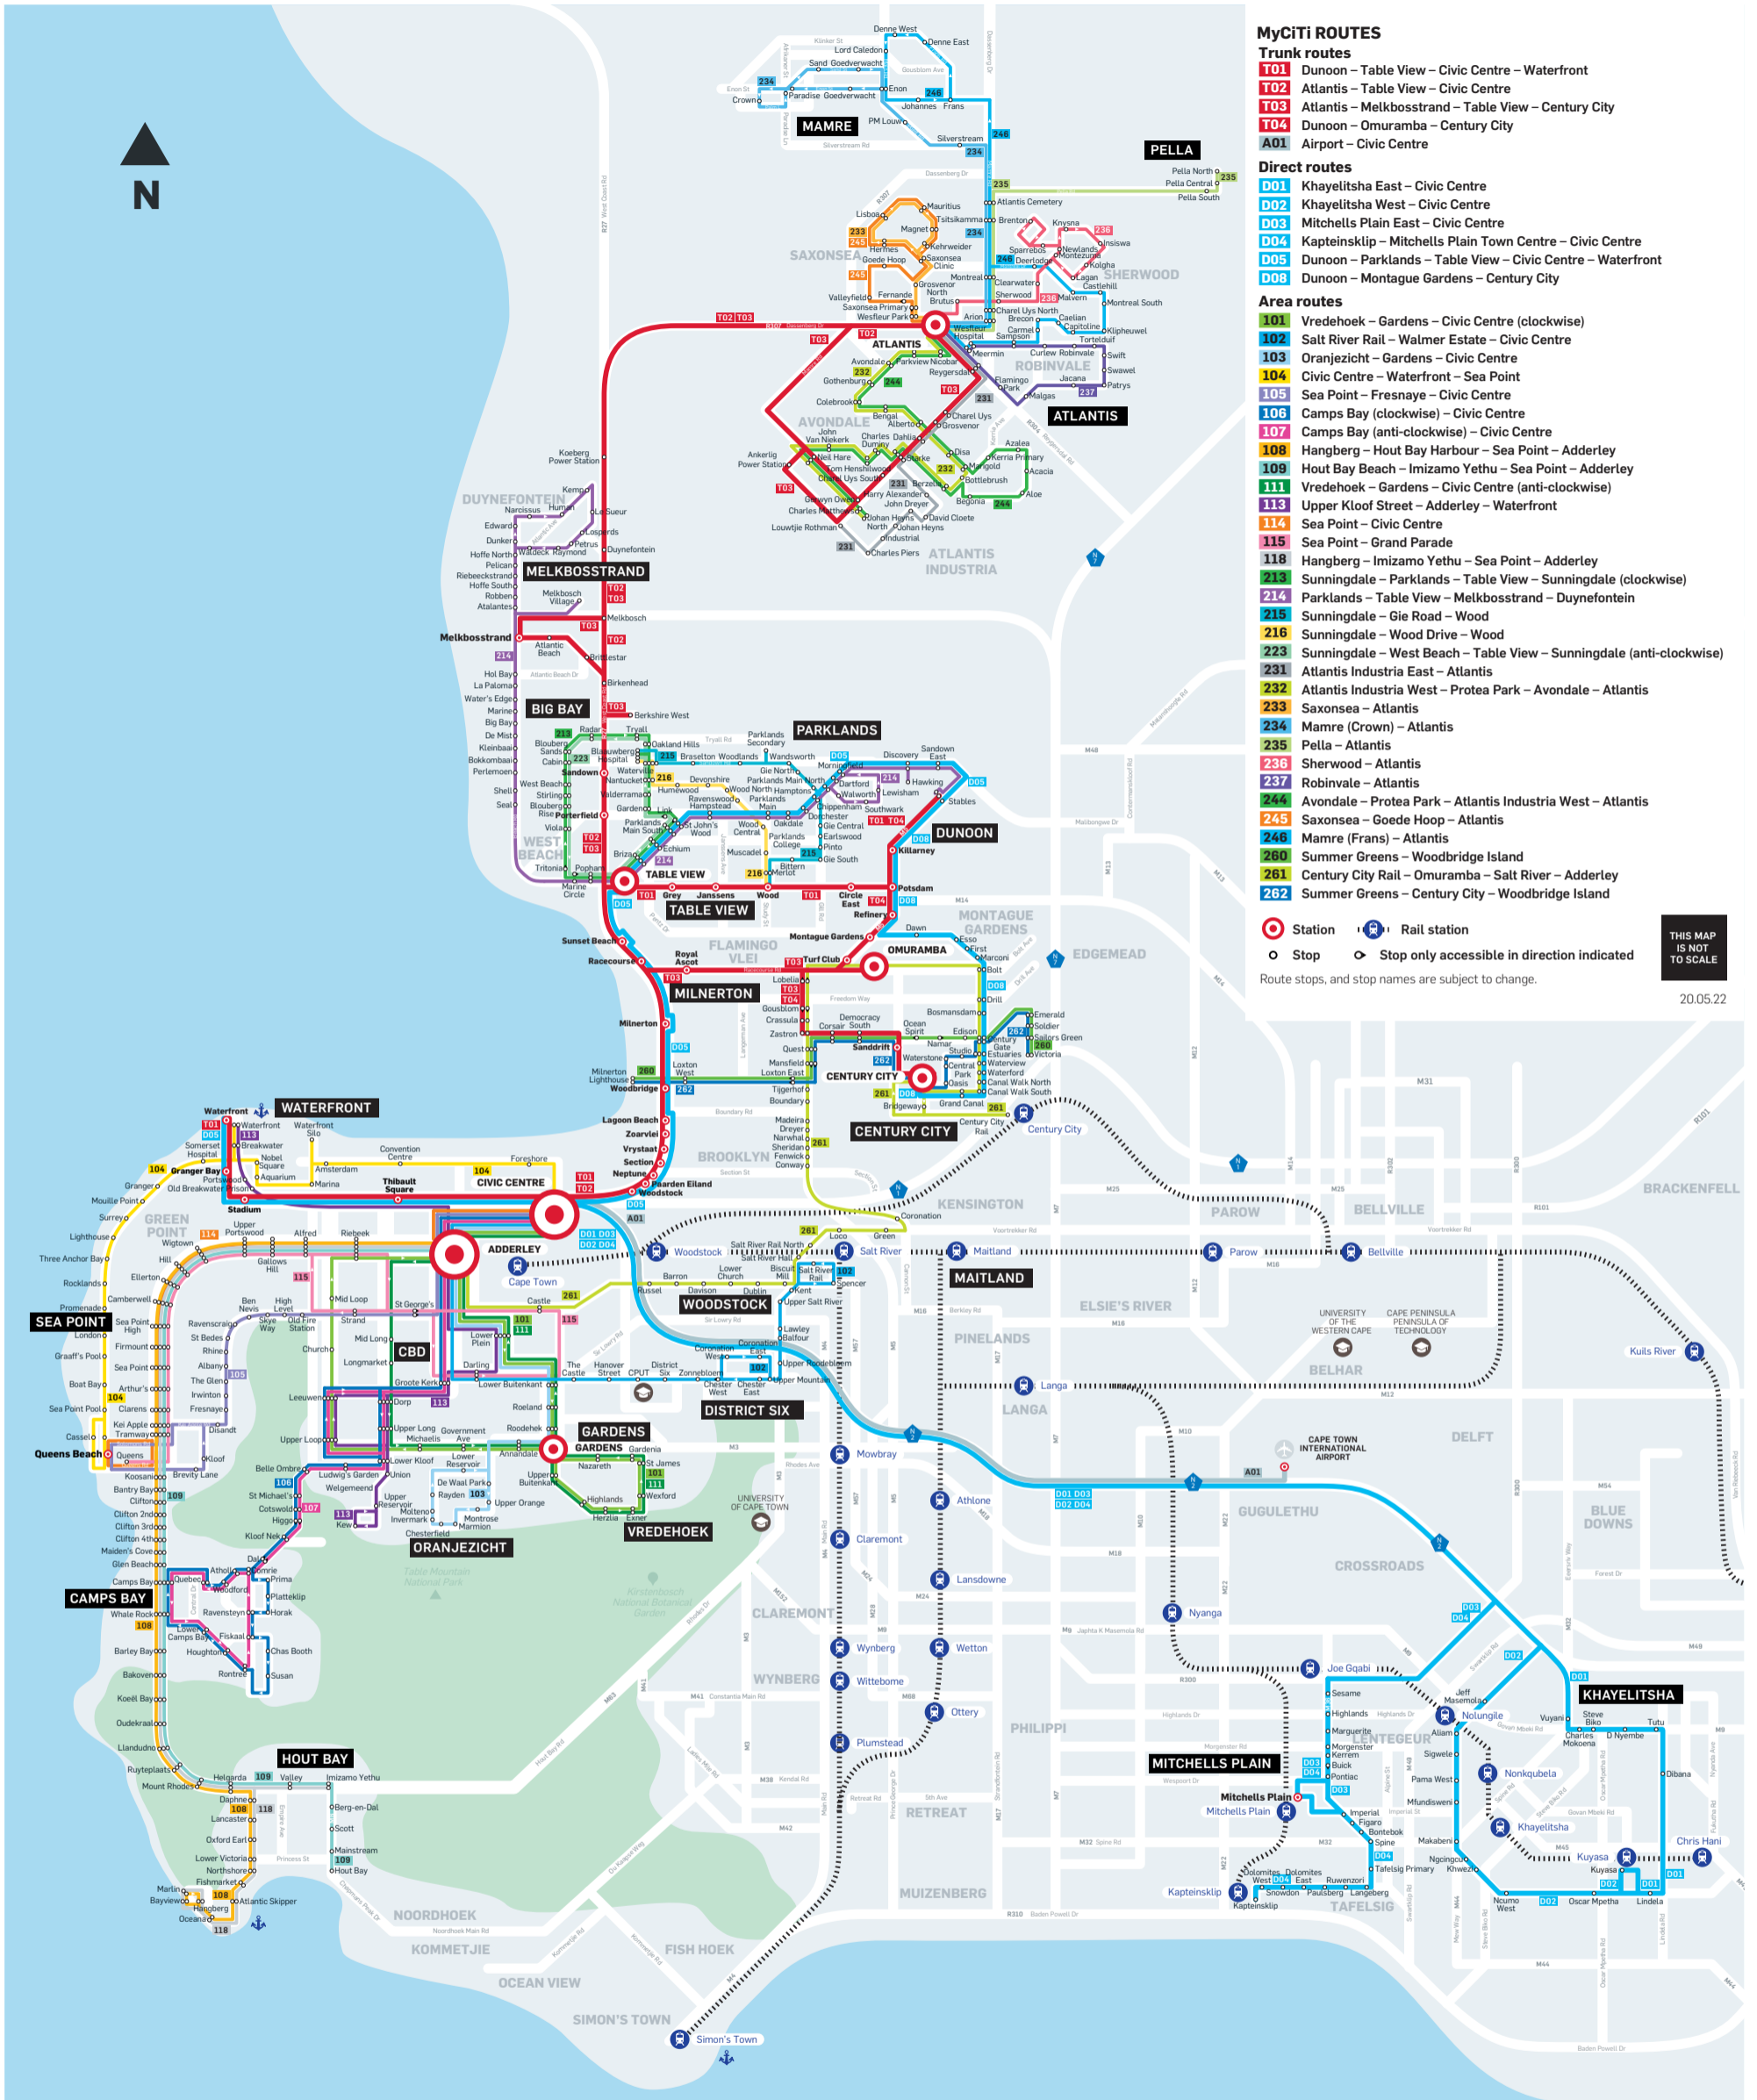

MYCITI SYSTEM MAP - 28 MAY 2022

MyCiti ROUTES

Trunk routes

- **T01** Dunoon – Table View – Civic Centre – Waterfront
- **T02** Atlantis – Table View – Civic Centre
- **T03** Atlantis – Melkbosstrand – Table View – Century City
- **T04** Dunoon – Omuramba – Century City
- **A01** Airport – Civic Centre

Direct routes

- **D01** Khayelitsha East – Civic Centre
- **D02** Khayelitsha West – Civic Centre
- **D03** Mitchells Plain East – Civic Centre
- **D04** Kapteinsklop – Mitchells Plain Town Centre – Civic Centre
- **D05** Dunoon – Parklands – Table View – Civic Centre – Waterfront
- **D08** Dunoon – Montague Gardens – Century City

Area routes

- **101** Vredehoek – Gardens – Civic Centre (clockwise)
- **102** Salt River Rail – Walmer Estate – Civic Centre
- **103** Oranjezicht – Gardens – Civic Centre
- **104** Civic Centre – Waterfront – Sea Point
- **105** Sea Point – Fresnaye – Civic Centre
- **106** Camps Bay (clockwise) – Civic Centre
- **107** Camps Bay (anti-clockwise) – Civic Centre
- **108** Hangberg – Hout Bay Harbour – Sea Point – Adderley
- **109** Hout Bay Beach – Imizamo Yethu – Sea Point – Adderley
- **111** Vredehoek – Gardens – Civic Centre (anti-clockwise)
- **113** Upper Kloof Street – Adderley – Waterfront
- **114** Sea Point – Civic Centre
- **115** Sea Point – Grand Parade
- **118** Hangberg – Imizamo Yethu – Sea Point – Adderley
- **213** Sunningdale – Parklands – Table View – Sunningdale (clockwise)
- **214** Parklands – Table View – Melkbosstrand – Duynfontein
- **215** Sunningdale – Gie Road – Wood
- **216** Sunningdale – Wood Drive – Wood
- **223** Sunningdale – West Beach – Table View – Sunningdale (anti-clockwise)
- **231** Atlantis Industria East – Atlantis
- **232** Atlantis Industria West – Protea Park – Avondale – Atlantis
- **233** Saxonsea – Atlantis
- **234** Mamre (Crown) – Atlantis
- **235** Pella – Atlantis
- **236** Sherwood – Atlantis
- **237** Robinvale – Atlantis
- **244** Avondale – Protea Park – Atlantis Industria West – Atlantis
- **245** Saxonsea – Goede Hoop – Atlantis
- **246** Mamre (Frans) – Atlantis
- **260** Summer Greens – Woodbridge Island
- **261** Century City Rail – Omuramba – Salt River – Adderley
- **262** Summer Greens – Century City – Woodbridge Island

1. Station
   - Rail station
   - Stop
   - Stop only accessible in direction indicated
2. Route stops, and stop names are subject to change.

THIS MAP IS NOT TO SCALE

20.05.22

Call the Transport Information Centre
(free call 24/7) 0800 65 64 63 www.myciti.org.za

MyCiti Bus @MyCitiBus

Download the official MyCiti App