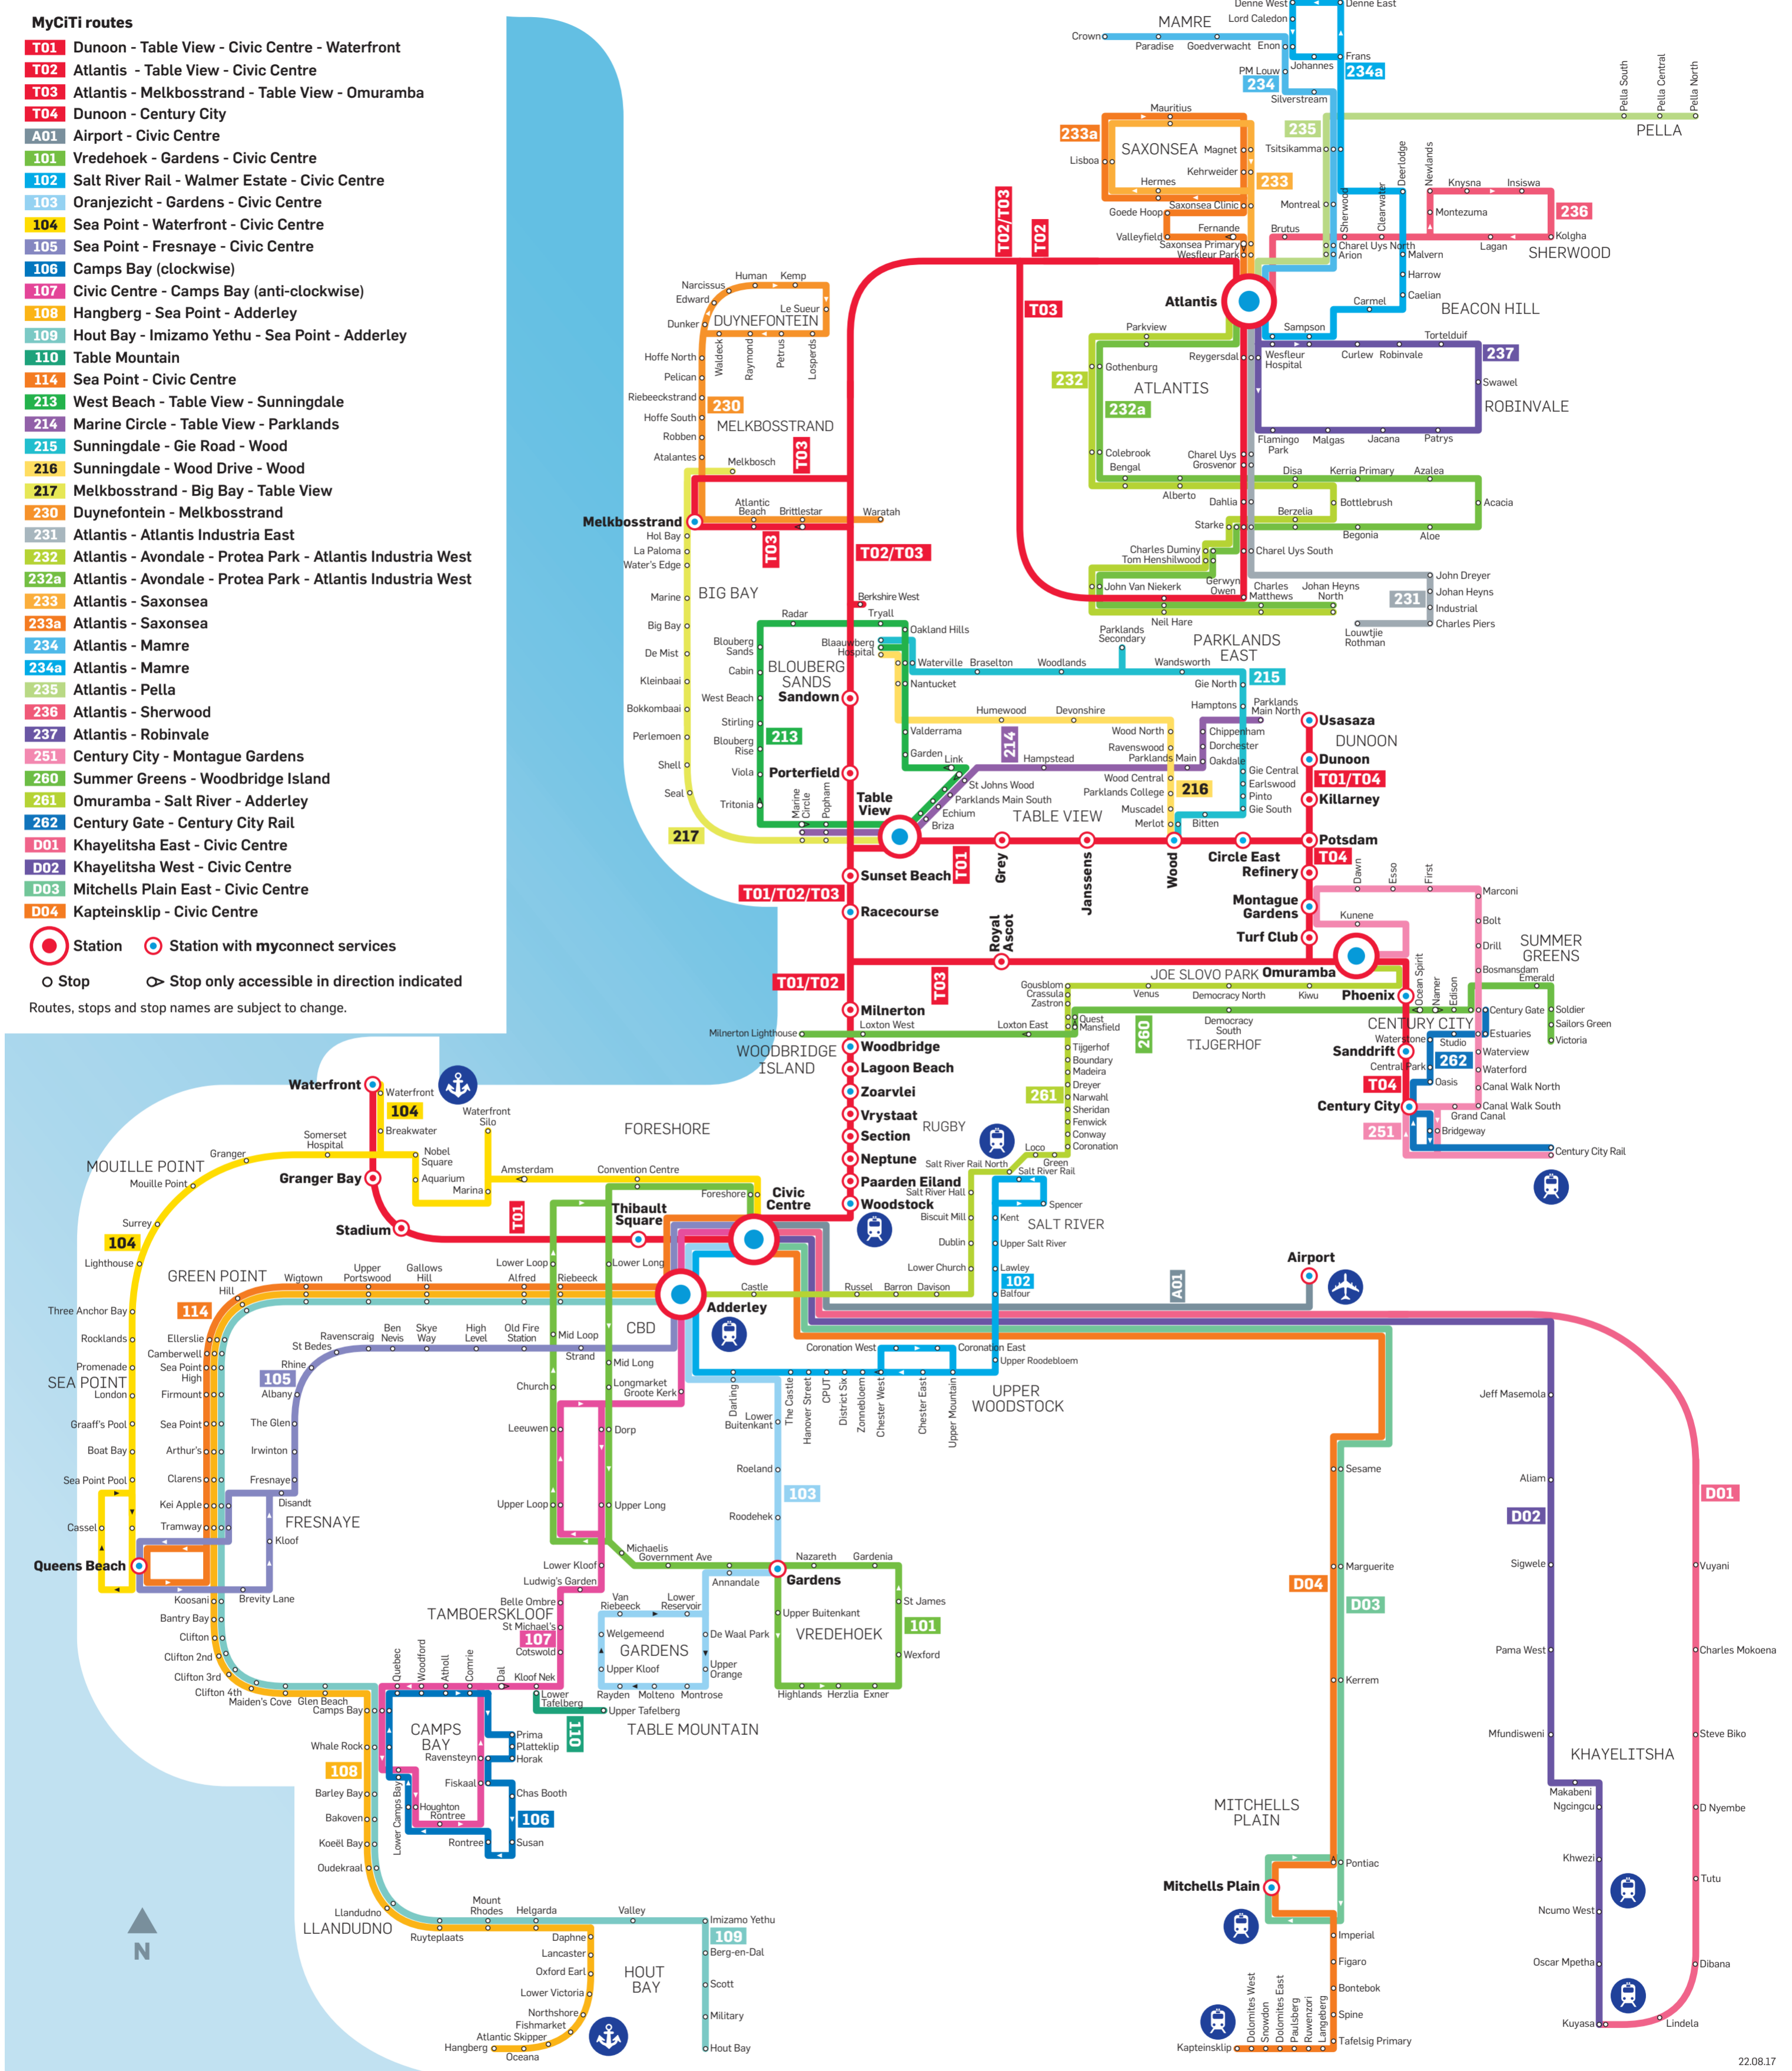

MyCiTi System Map

MyCiTi routes

- T01** Dunoon - Table View - Civic Centre - Waterfront
- T02** Atlantis - Table View - Civic Centre
- T03** Atlantis - Melkbosstrand - Table View - Omuramba
- T04** Dunoon - Century City
- A01** Airport - Civic Centre
- 101** Vredehoek - Gardens - Civic Centre
- 102** Salt River Rail - Walmer Estate - Civic Centre
- 103** Oranjezicht - Gardens - Civic Centre
- 104** Sea Point - Waterfront - Civic Centre
- 105** Sea Point - Fresnaye - Civic Centre
- 106** Camps Bay (clockwise)
- 107** Civic Centre - Camps Bay (anti-clockwise)
- 108** Hangberg - Sea Point - Adderley
- 109** Hout Bay - Imizamo Yethu - Sea Point - Adderley
- 110** Table Mountain
- 114** Sea Point - Civic Centre
- 213** West Beach - Table View - Sunningdale
- 214** Marine Circle - Table View - Parklands
- 215** Sunningdale - Gie Road - Wood
- 216** Sunningdale - Wood Drive - Wood
- 217** Melkbosstrand - Big Bay - Table View
- 230** Duynfontein - Melkbosstrand
- 231** Atlantis - Atlantis Industria East
- 232** Atlantis - Avondale - Protea Park - Atlantis Industria West
- 232a** Atlantis - Avondale - Protea Park - Atlantis Industria West
- 233** Atlantis - Saxonsea
- 233a** Atlantis - Saxonsea
- 234** Atlantis - Mamre
- 234a** Atlantis - Mamre
- 235** Atlantis - Pella
- 236** Atlantis - Sherwood
- 237** Atlantis - Robinvale
- 251** Century City - Montague Gardens
- 260** Summer Greens - Woodbridge Island
- 261** Omuramba - Salt River - Adderley
- 262** Century Gate - Century City Rail
- D01** Khayelitsha East - Civic Centre
- D02** Khayelitsha West - Civic Centre
- D03** Mitchells Plain East - Civic Centre
- D04** Kapteynsklip - Civic Centre

- Station
 - Station with myconnect services
 - Stop
 - Stop only accessible in direction indicated
- Routes, stops and stop names are subject to change.

Call the Transport Information Centre
(toll-free 24/7) 0800 65 64 63 www.myciti.org.za