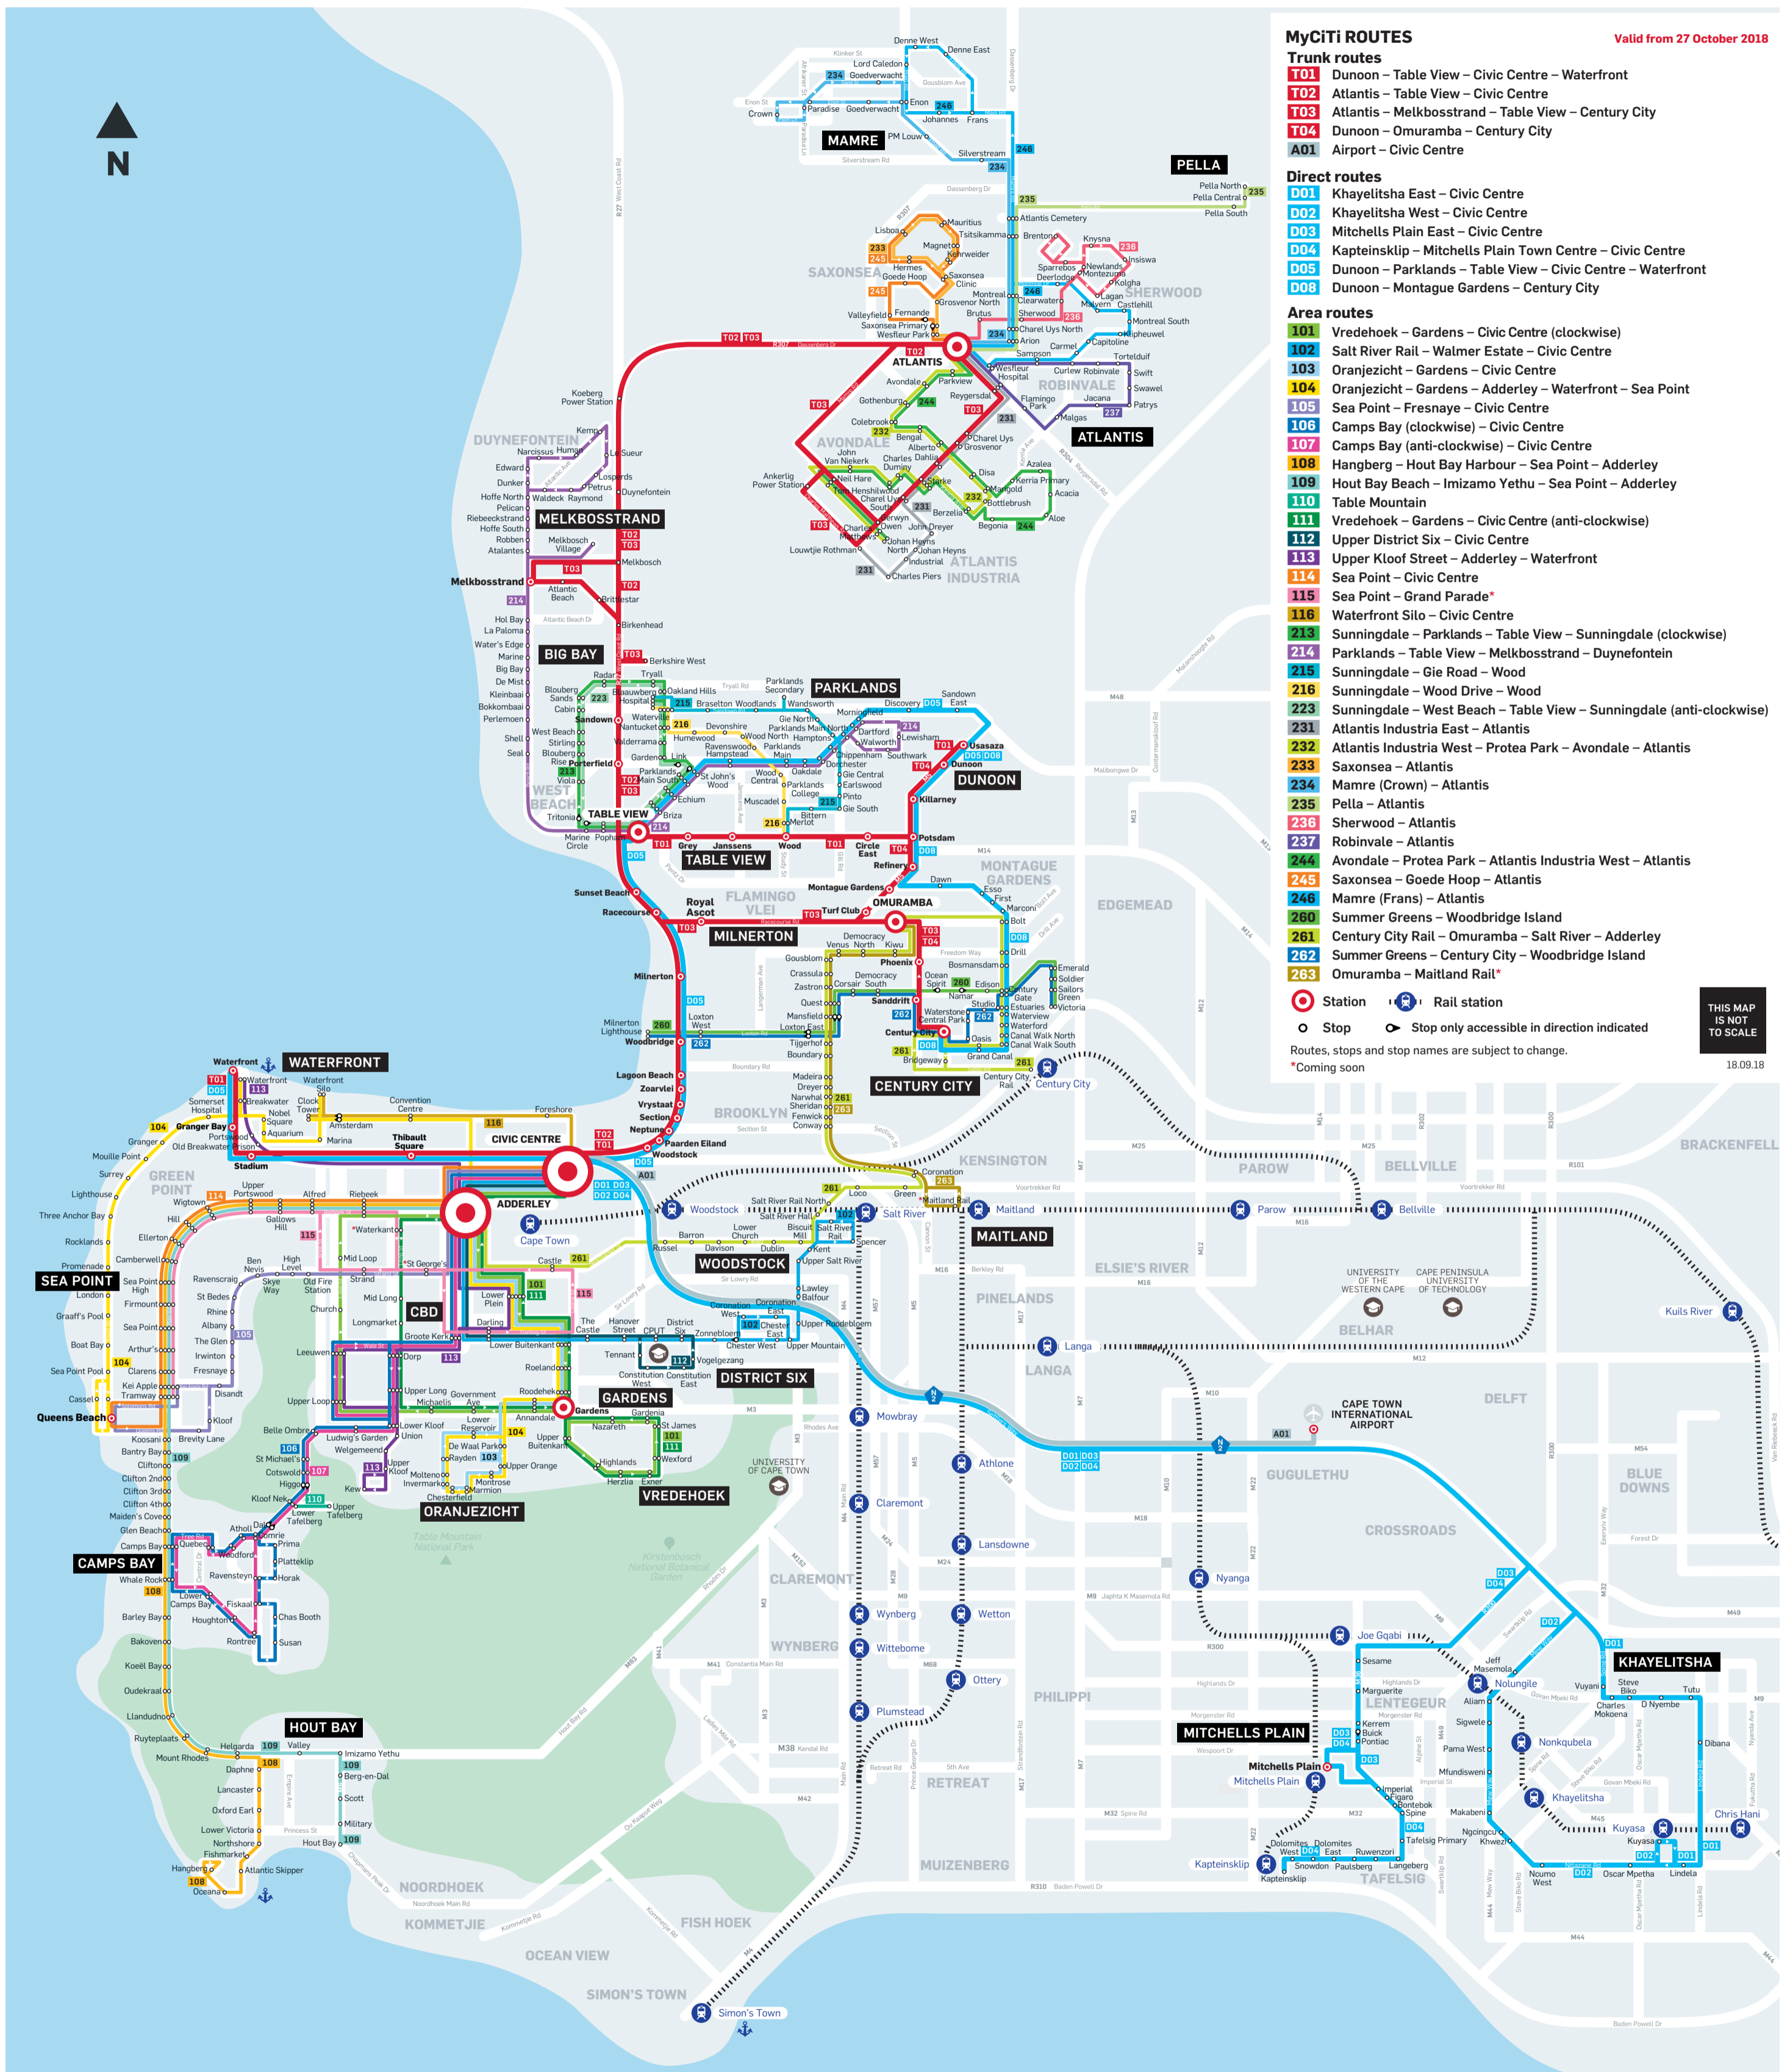

MYCITI SYSTEM MAP - 27 OCTOBER 2018

- MyCITI ROUTES** Valid from 27 October 2018
- Trunk routes**
- T01** Dunoon – Table View – Civic Centre – Waterfront
 - T02** Atlantis – Table View – Civic Centre
 - T03** Atlantis – Melkbosstrand – Table View – Century City
 - T04** Dunoon – Omuramba – Century City
 - A01** Airport – Civic Centre
- Direct routes**
- D01** Khayelitsha East – Civic Centre
 - D02** Khayelitsha West – Civic Centre
 - D03** Mitchells Plain East – Civic Centre
 - D04** Kapteinsklop – Mitchells Plain Town Centre – Civic Centre
 - D05** Dunoon – Parklands – Table View – Civic Centre – Waterfront
 - D08** Dunoon – Montague Gardens – Century City
- Area routes**
- 101** Vredehoek – Gardens – Civic Centre (clockwise)
 - 102** Salt River Rail – Walmer Estate – Civic Centre
 - 103** Oranjezicht – Gardens – Civic Centre
 - 104** Oranjezicht – Gardens – Adderley – Waterfront – Sea Point
 - 105** Sea Point – Fresnaye – Civic Centre
 - 106** Camps Bay (clockwise) – Civic Centre
 - 107** Camps Bay (anti-clockwise) – Civic Centre
 - 108** Hangberg – Hout Bay Harbour – Sea Point – Adderley
 - 109** Hout Bay Beach – Imizamo Yethu – Sea Point – Adderley
 - 110** Table Mountain
 - 111** Vredehoek – Gardens – Civic Centre (anti-clockwise)
 - 112** Upper District Six – Civic Centre
 - 113** Upper Kloof Street – Adderley – Waterfront
 - 114** Sea Point – Civic Centre
 - 115** Sea Point – Grand Parade*
 - 116** Waterfront Silo – Civic Centre
 - 213** Sunningdale – Parklands – Table View – Sunningdale (clockwise)
 - 214** Parklands – Table View – Melkbosstrand – Duynfontein
 - 215** Sunningdale – Gie Road – Wood
 - 216** Sunningdale – Wood Drive – Wood
 - 223** Sunningdale – West Beach – Table View – Sunningdale (anti-clockwise)
 - 231** Atlantis Industria East – Atlantis
 - 232** Atlantis Industria West – Protea Park – Avondale – Atlantis
 - 233** Saxonse – Atlantis
 - 234** Mamre (Crown) – Atlantis
 - 235** Pella – Atlantis
 - 236** Sherwood – Atlantis
 - 237** Robinvale – Atlantis
 - 244** Avondale – Protea Park – Atlantis Industria West – Atlantis
 - 245** Saxonse – Goede Hoop – Atlantis
 - 246** Mamre (Frans) – Atlantis
 - 260** Summer Greens – Woodbridge Island
 - 261** Century City Rail – Omuramba – Salt River – Adderley
 - 262** Summer Greens – Century City – Woodbridge Island
 - 263** Omuramba – Maitland Rail*
- Station ● Rail station
○ Stop ○ Stop only accessible in direction indicated
- Routes, stops and stop names are subject to change.
 *Coming soon
- 18.09.18