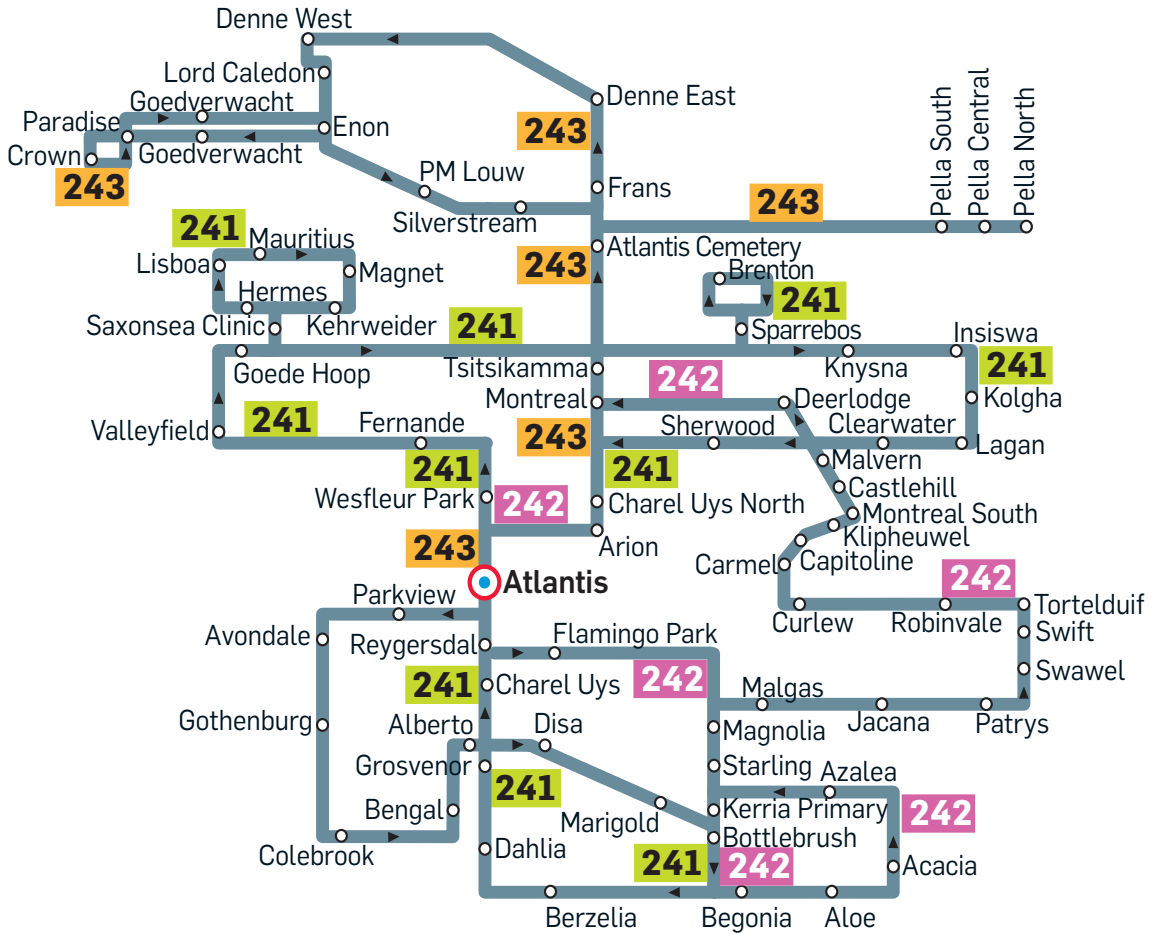

Atlantis MyCiTi night service routes - 27 October 2018

241 Saxonsea – Sherwood – Protea Park – Avondale

242 Protea Park – Robinvale – Beacon Hill – Sherwood

243 Pella – Mamre – Atlantis

Routes, stops and stop names are subject to change.