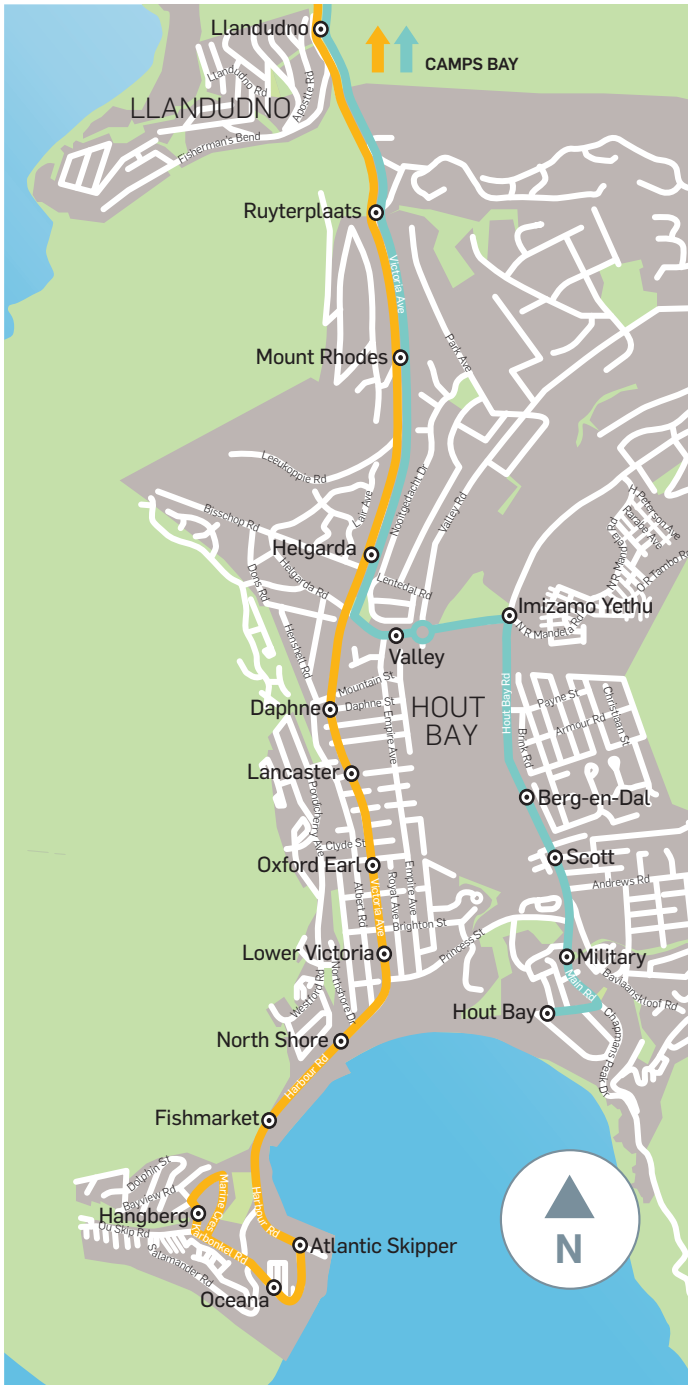

# MyCiTi Hout Bay and Camps Bay routes

### MyCiTi routes

- 108** Hangberg - Sea Point - Adderley
- 109** Hout Bay - Imizamo Yethu - Sea Point - Civic Centre

- Station
- Stop
- Stop only accessible in direction indicated

Routes, stops and stop names are subject to change.

### MyCiTi routes

- 106** Civic Centre - Camps Bay (clockwise)
- 107** Civic Centre - Camps Bay (anti-clockwise)
- 108** Hangberg - Sea Point - Adderley
- 109** Hout Bay - Imizamo Yethu - Sea Point - Adderley
- 110** Table Mountain

- Station
- Stop
- Stop only accessible in direction indicated

Routes, stops and stop names are subject to change.