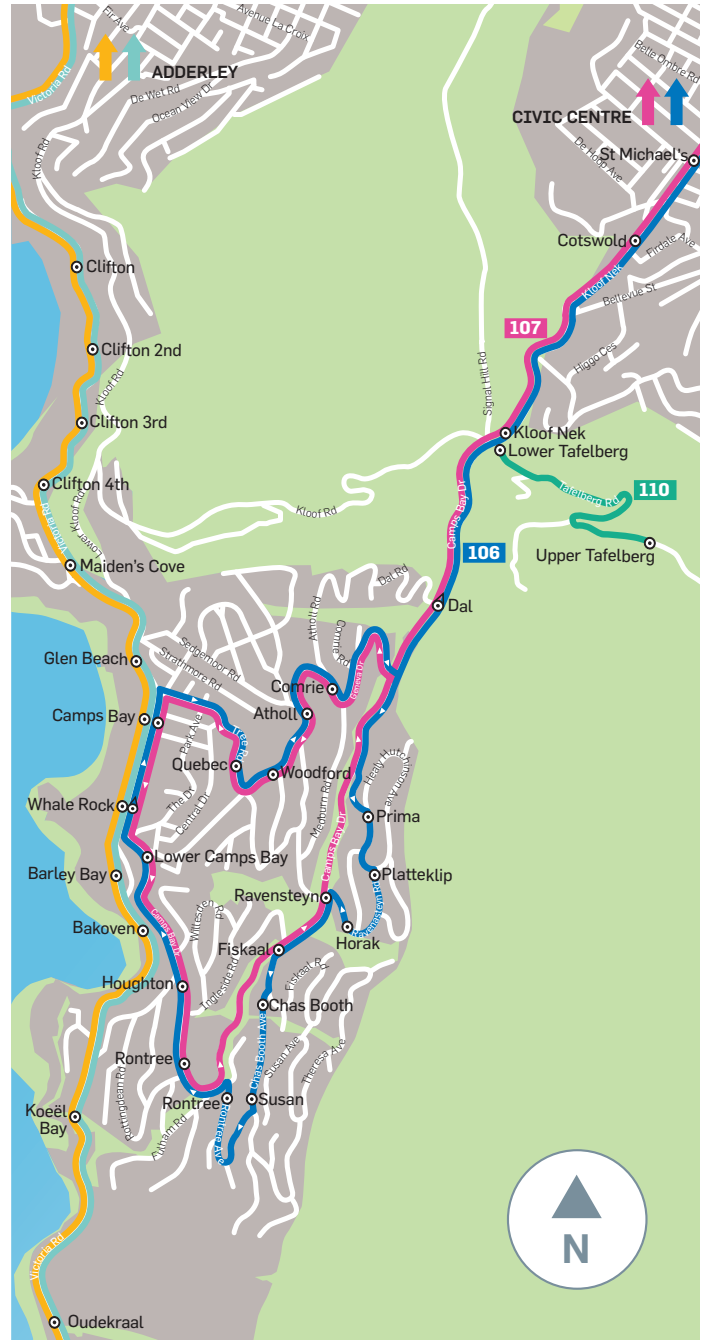

# MyCiTi Hout Bay and Camps Bay routes

### MyCiTi routes

- 108** Hangberg - Sea Point - Adderley
- 109** Hout Bay - Imizamo Yethu - Sea Point - Civic Centre

- Station
- Stop
- Stop only accessible in direction indicated

Routes, stops and stop names are subject to change.

### MyCiTi routes

- 106** Civic Centre - Camps Bay (clockwise)
- 107** Civic Centre - Camps Bay (anti-clockwise)
- 108** Hangberg - Sea Point - Adderley
- 109** Hout Bay - Imizamo Yethu - Sea Point - Adderley
- 110** Table Mountain

- Station
- Stop
- Stop only accessible in direction indicated

Routes, stops and stop names are subject to change.