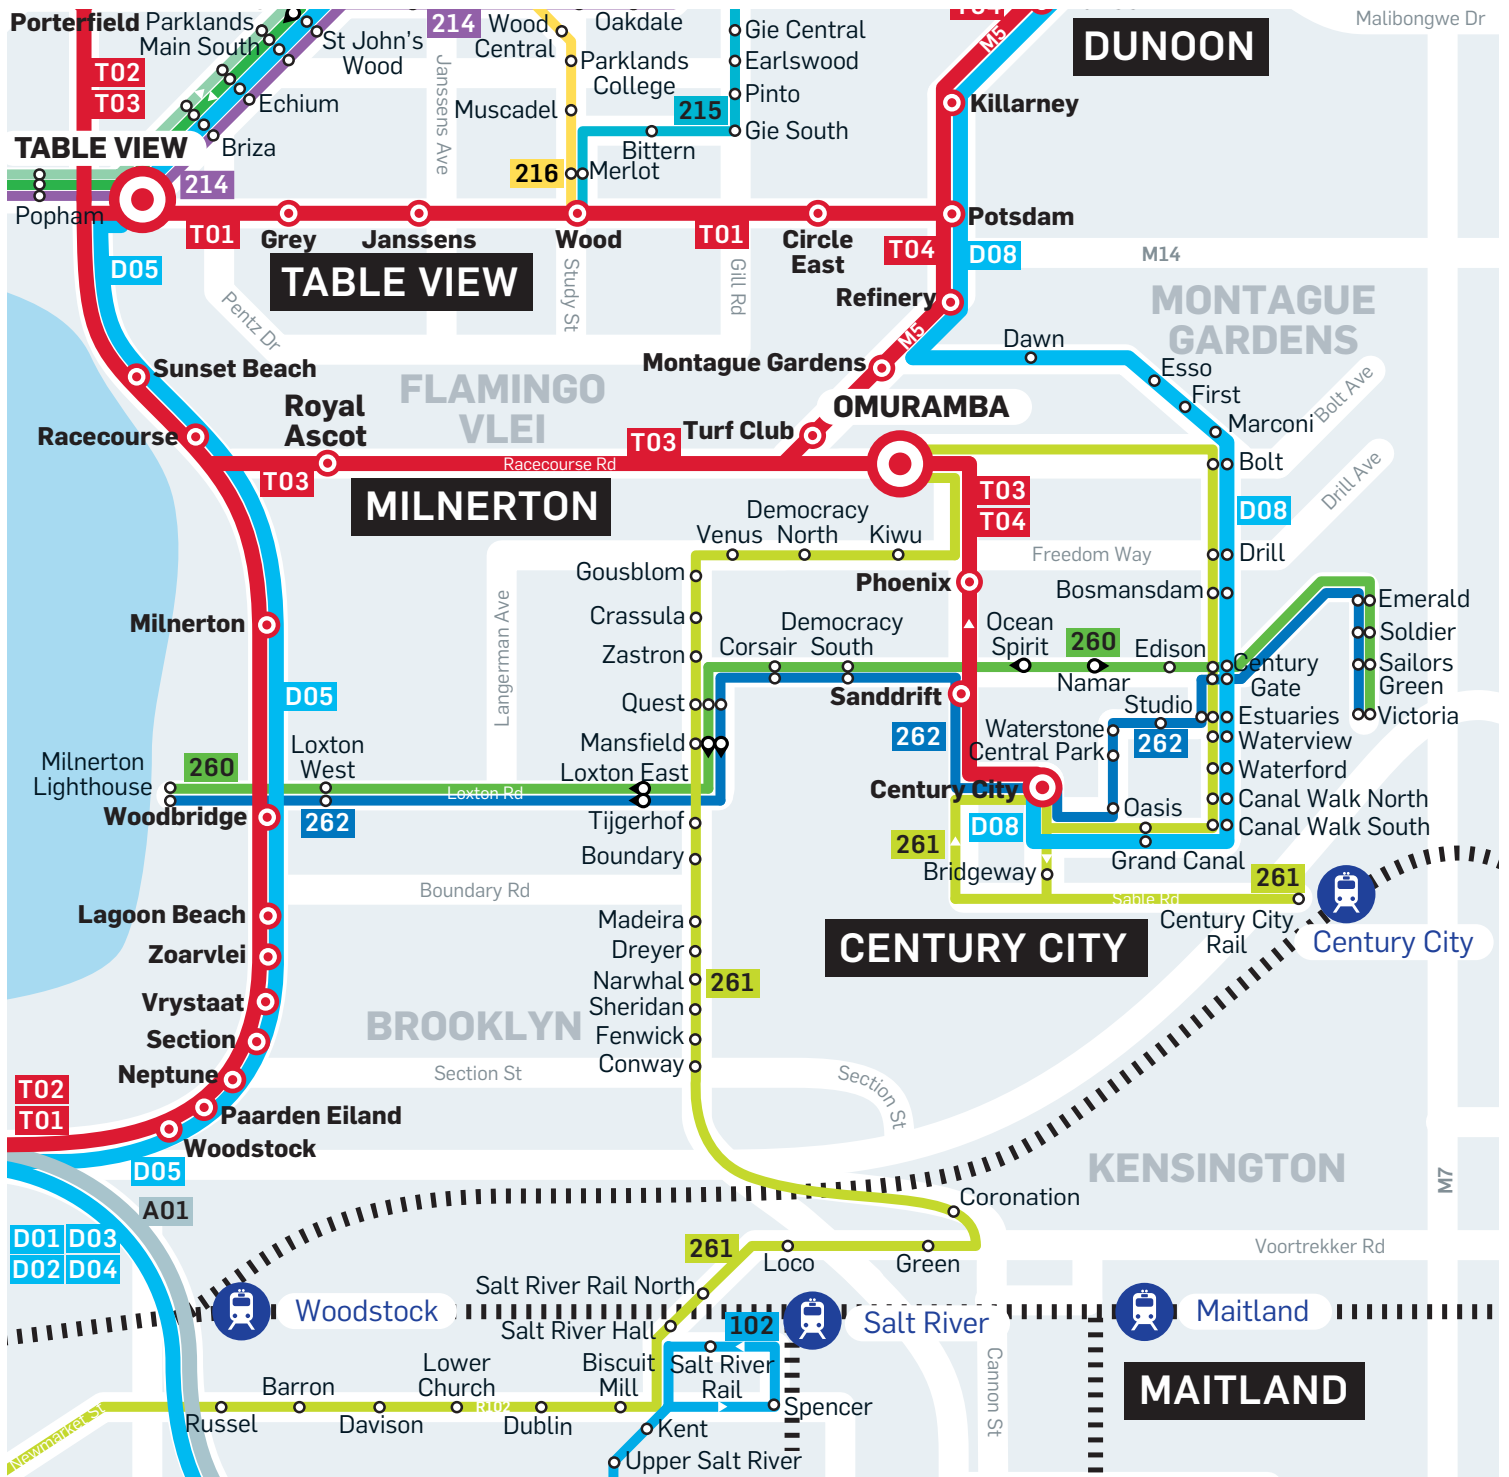

Century City routes - 27 October 2018

Main routes

- T01** Dunoon – Table View – Civic Centre – Waterfront
- T02** Atlantis – Table View – Civic Centre
- T03** Atlantis – Melkbosstrand – Table View – Century City
- T04** Dunoon – Omuramba – Century City

Direct routes

- D05** Dunoon – Parklands – Table View – Civic Centre – Waterfront
- D08** Dunoon – Montague Gardens – Century City

Area routes

- 260** Summer Greens – Woodbridge Island
- 261** Century City Rail – Omuramba – Salt River – Adderley
- 262** Summer Greens – Century City – Woodbridge Island

- Station
 - Rail station
 - Stop
 - Stop only accessible in direction indicated
- Routes, stops and stop names are subject to change.

THIS MAP IS NOT TO SCALE

26.09.18