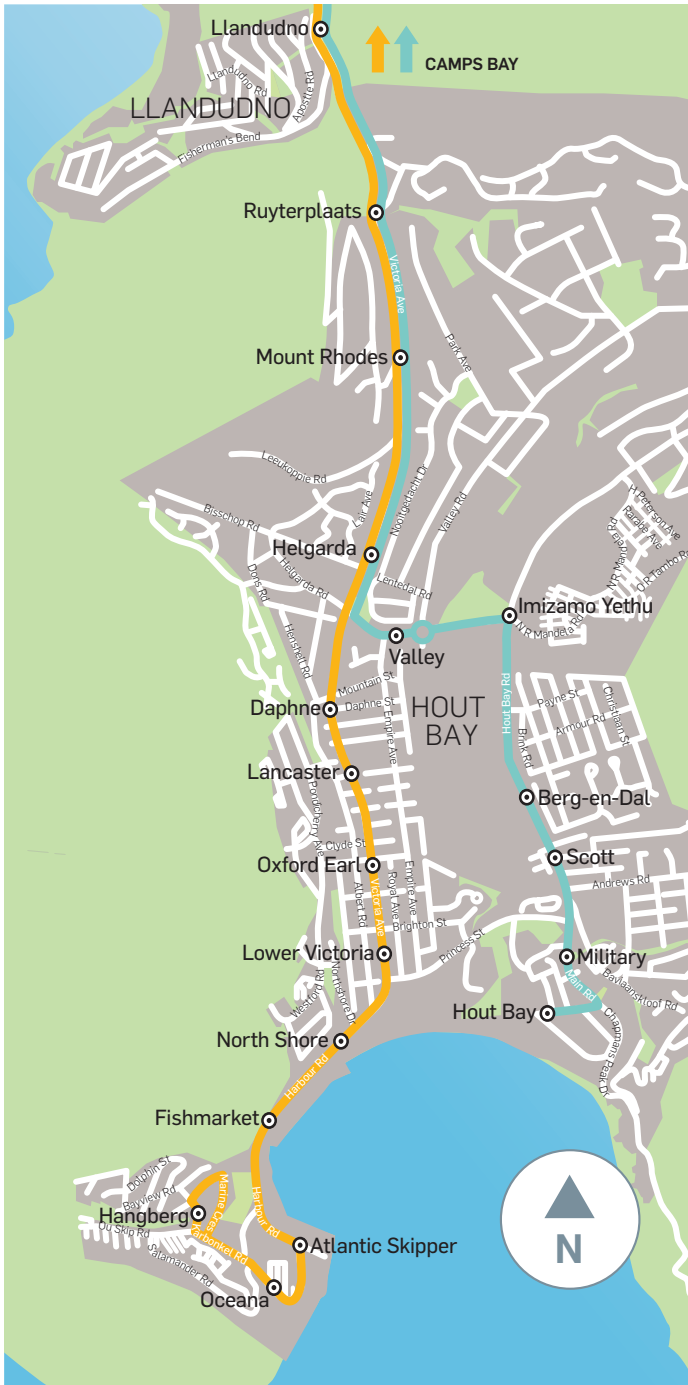

MyCiTi Hout Bay and Camps Bay routes

MyCiTi routes

- 108** Hangberg - Sea Point - Adderley
- 109** Hout Bay - Imizamo Yethu - Sea Point - Civic Centre

- Station
- Stop
- Stop only accessible in direction indicated

Routes, stops and stop names are subject to change.

MyCiTi routes

- 106** Civic Centre - Camps Bay (clockwise)
- 107** Civic Centre - Camps Bay (anti-clockwise)
- 108** Hangberg - Sea Point - Adderley
- 109** Hout Bay - Imizamo Yethu - Sea Point - Adderley
- 110** Table Mountain

- Station
- Stop
- Stop only accessible in direction indicated

Routes, stops and stop names are subject to change.