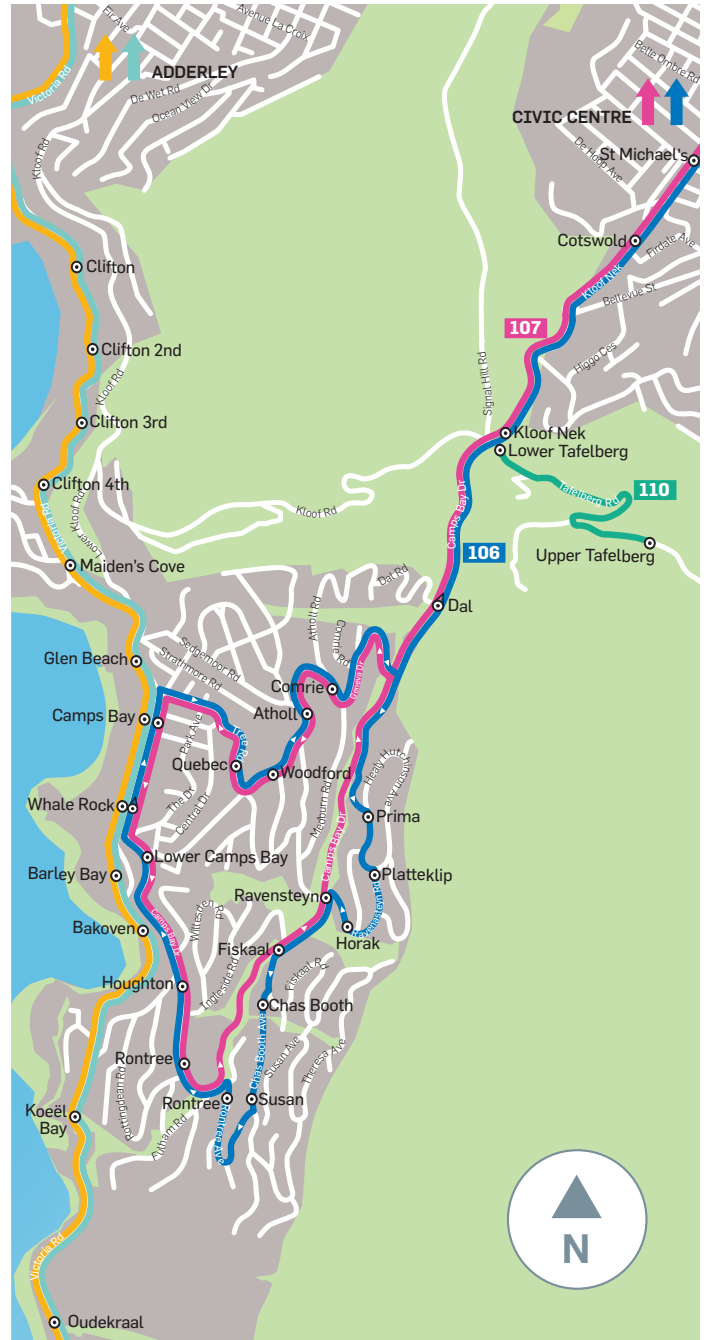

MyCiTi Hout Bay and Camps Bay routes

MyCiTi routes

- 108** Hangberg - Sea Point - Adderley
- 109** Hout Bay - Imizamo Yethu - Sea Point - Civic Centre

- Station
- Stop
- Stop only accessible in direction indicated

Routes, stops and stop names are subject to change.

MyCiTi routes

- 106** Civic Centre - Camps Bay (clockwise)
- 107** Civic Centre - Camps Bay (anti-clockwise)
- 108** Hangberg - Sea Point - Adderley
- 109** Hout Bay - Imizamo Yethu - Sea Point - Adderley
- 110** Table Mountain

- Station
- Stop
- Stop only accessible in direction indicated

Routes, stops and stop names are subject to change.