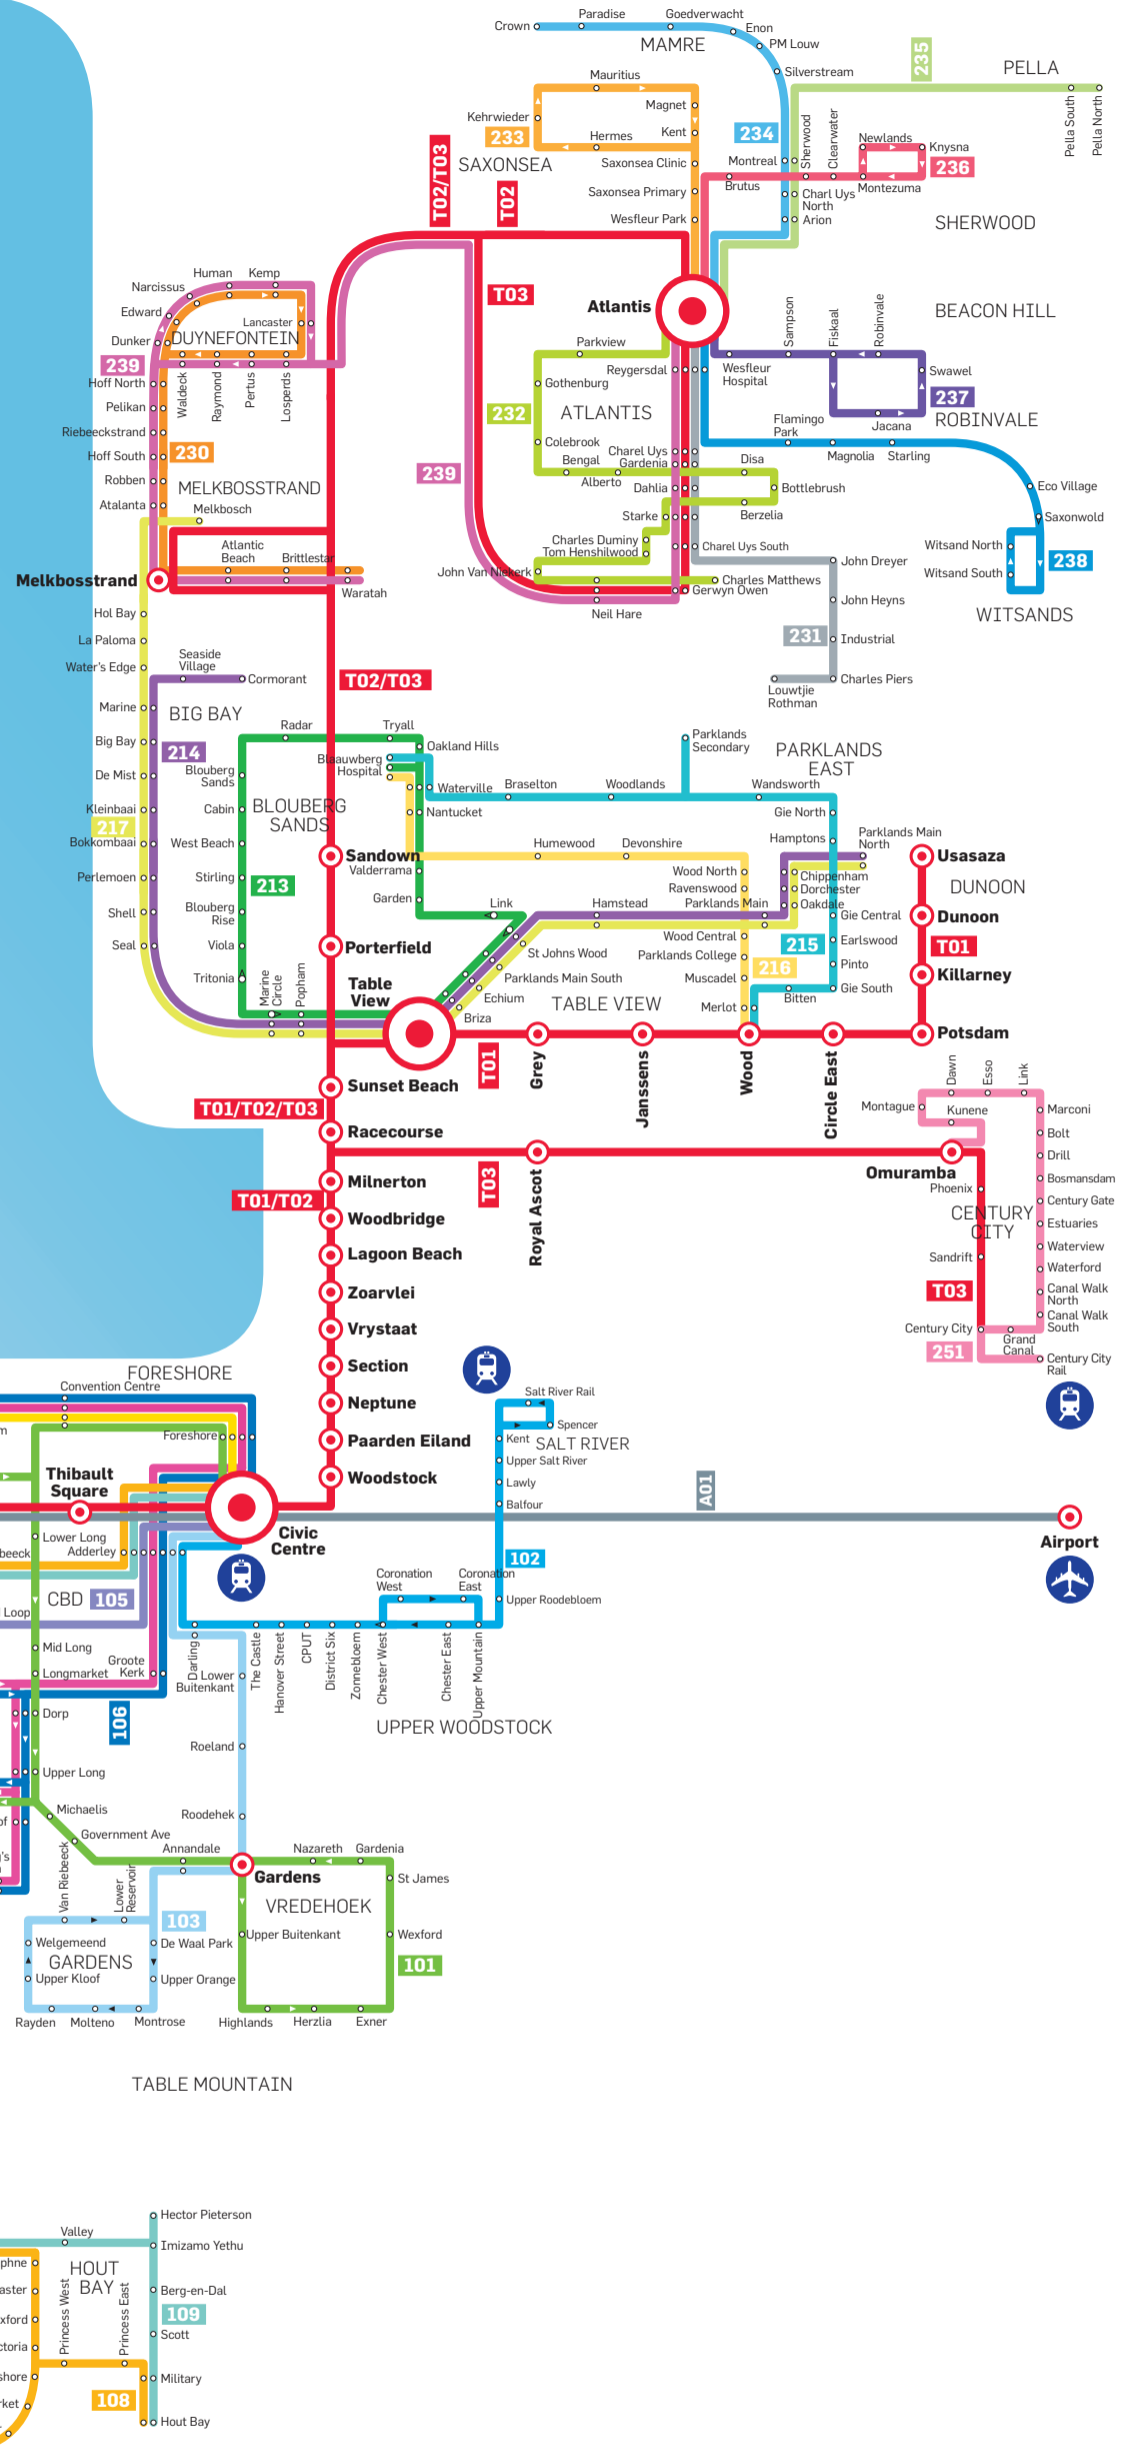

# MyCiTi routes 2013-2014

## Routes 2013-2014

- T01** Dunoon - Table View - Civic Centre - Waterfront
- T02** Atlantis - Table View - Civic Centre
- T03** Atlantis - Table View - Century City
- A01** Airport - Civic Centre - Waterfront
- 101** Vredehoek - Gardens - Civic Centre
- 102** Salt River - Walmer Estate - Civic Centre
- 103** Oranjezicht - Gardens - Civic Centre
- 104** Sea Point - Waterfront - Civic Centre
- 105** Sea Point - Fresnaye - Civic Centre
- 106** Waterfront Silo - Civic Centre - Camps Bay (clockwise)
- 107** Waterfront Silo - Civic Centre - Camps Bay (anti-clockwise)
- 108** Hout Bay - Hangberg - Sea Point - Civic Centre
- 109** Hout Bay - Imizamo Yethu - Sea Point - Civic Centre
- 213** West Beach - Table View - Sunningdale
- 214** Big Bay - Table View - Parklands
- 215** Sunningdale - Gie Road - Wood
- 216** Sunningdale - Wood Drive - Wood
- 217** Parklands - Table View - Big Bay - Melkbosstrand
- 230** Duynfontein - Melkbosstrand
- 231** Atlantis - Atlantis Industria East
- 232** Atlantis - Avondale - Protea Park - Atlantis Industria West
- 233** Atlantis - Saxonsea
- 234** Atlantis - Mamre
- 235** Atlantis - Pella
- 236** Atlantis - Sherwood
- 237** Atlantis - Robinvale
- 238** Atlantis - Witsands
- 239** Atlantis - Duynfontein - Melkbosstrand
- 251** Century City - Montague Gardens

- Station
- Stop
- Stop only accessible in direction indicated

These routes are being rolled out in 2013 and 2014.

To find out if your route is now operating call **0800 65 64 63** or visit [www.myciti.org.za](http://www.myciti.org.za)

Routes, stops and stop names are subject to change.

CITY OF CAPE TOWN | ISIXEKO SASEKAPA | STAD KAAPSTAD

THIS CITY WORKS FOR YOU

For more information: Call the Transport Information Centre (toll-free 24/7) 0800 65 64 63, [transport.info@capetown.gov.za](mailto:transport.info@capetown.gov.za) Visit [www.myciti.org.za](http://www.myciti.org.za)