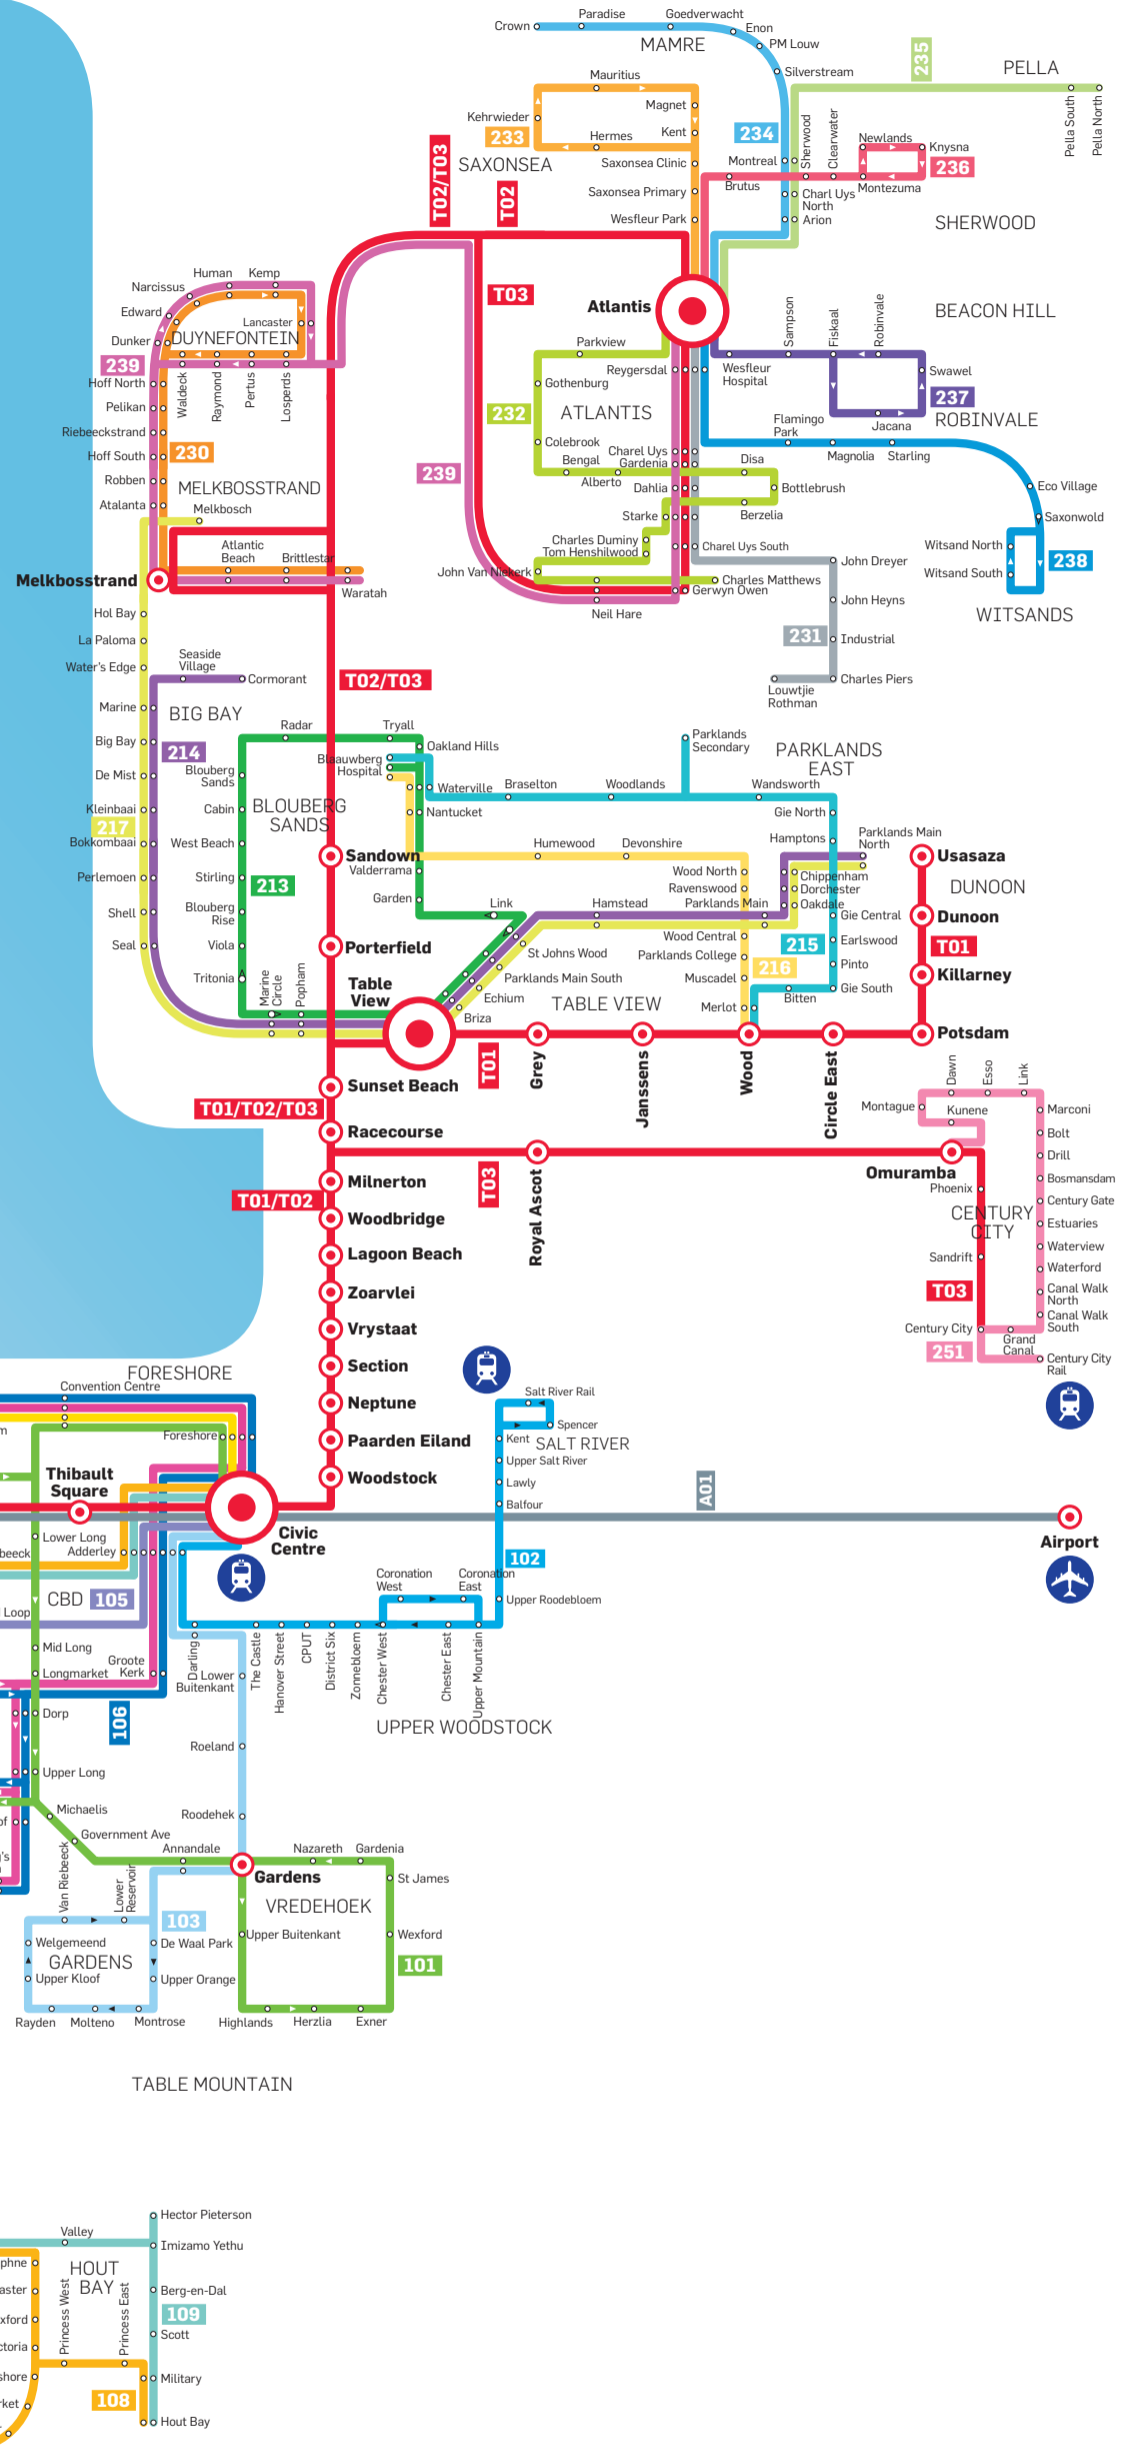

MyCiTi routes 2013-2014

Routes 2013-2014

- T01** Dunoon - Table View - Civic Centre - Waterfront
- T02** Atlantis - Table View - Civic Centre
- T03** Atlantis - Table View - Century City
- A01** Airport - Civic Centre - Waterfront
- 101** Vredehoek - Gardens - Civic Centre
- 102** Salt River - Walmer Estate - Civic Centre
- 103** Oranjezicht - Gardens - Civic Centre
- 104** Sea Point - Waterfront - Civic Centre
- 105** Sea Point - Fresnaye - Civic Centre
- 106** Waterfront Silo - Civic Centre - Camps Bay (clockwise)
- 107** Waterfront Silo - Civic Centre - Camps Bay (anti-clockwise)
- 108** Hout Bay - Hangberg - Sea Point - Civic Centre
- 109** Hout Bay - Imizamo Yethu - Sea Point - Civic Centre
- 213** West Beach - Table View - Sunningdale
- 214** Big Bay - Table View - Parklands
- 215** Sunningdale - Gie Road - Wood
- 216** Sunningdale - Wood Drive - Wood
- 217** Parklands - Table View - Big Bay - Melkbosstrand
- 230** Duynfontein - Melkbosstrand
- 231** Atlantis - Atlantis Industria East
- 232** Atlantis - Avondale - Protea Park - Atlantis Industria West
- 233** Atlantis - Saxonsea
- 234** Atlantis - Mamre
- 235** Atlantis - Pella
- 236** Atlantis - Sherwood
- 237** Atlantis - Robinvale
- 238** Atlantis - Witsands
- 239** Atlantis - Duynfontein - Melkbosstrand
- 251** Century City - Montague Gardens

● Station
 ○ Stop
 ➤ Stop only accessible in direction indicated

These routes are being rolled out in 2013 and 2014.
 To find out if your route is now operating call **0800 65 64 63**
 or visit www.myciti.org.za

Routes, stops and stop names are subject to change.

CITY OF CAPE TOWN | ISIXEKO SASEKAPA | STAD KAAPSTAD

THIS CITY WORKS FOR YOU

For more information: Call the Transport Information Centre (toll-free 24/7) 0800 65 64 63, transport.info@capetown.gov.za Visit www.myciti.org.za